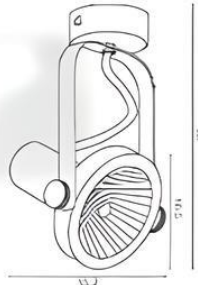

07.

Track Light.

12V

220V

GU5.3
MR16

Materiál : Aluminium
Unit of cm.

Material : **Steel**

VL-7-W-636C-PAR30
E27 (PAR30) x 1

VL-7-B-636C-PAR30
E27 (PAR30) x 1

VL-7-W-636C-PAR38
VL-7-B-636C-PAR38
E27 (PAR38) x 1

PAR30

PAR38

PAR30 | PAR38.

**Surface Mounted
& Rail
Track Light.**

Dimension : Unit of cm.

VL-7-B-636A-PAR30
E27 (PAR30) x 1

VL-7-W-636A-PAR30
E27 (PAR30) x 1

VL-7-B-636A-PAR38
E27 (PAR38) x 1

VL-7-W-636A-PAR38
E27 (PAR38) x 1

Material : **Aluminium**
 Dimension : Unit of cm.

VL-7-B-675A-PAR30
 E27 (PAR30) x 1

VL-7-W-675A-PAR30
 E27 (PAR30) x 1

○ **VL-7-W-674C**
 GU10 x 1

LED Track Light.

Specification

VL-7-930A

Material : Aluminium | PC Optical Lens

	10W	20W	30W
CCT	3000K 4000K	3000K 4000K	3000K 4000K 6500K
Luminous Flux	850lm	1,700lm	2,550lm
CRI	>90	>90	>90
Beam Angle	24°	24°	24°
Input Voltage	170-265V	170-265V	170-265V
Power Factor	>0.5	>0.5	>0.5
Dimension	5 x 13.8 x 19.5 cm.	7.5 x 13.8 x 21 cm.	7.5 x 16.8 x 24 cm.