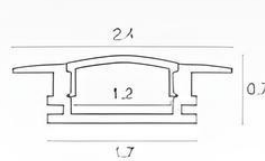

Examples of Rail & Accessories

VL-17-Ø.I-CON
W3 x L7 x H2 cm.

VL-17-Ø.L-CON
W7 x L7 x H2 cm.

VL-17-Ø.T-CON
W7 x L10.5 x H2 cm.

VL-17-Ø.X-CON
W10.5 x L10.5 x H2 cm.

VL-17
W0.5 x L8.8 x H2 cm
W5.5 x L18 x H2 cm.

VL-17
W3.3 x L10.5 x H2 cm.

Glass Cabinet Light.

MR16 GU5.3

Unit of cm.

*Price exclude bulb

	Height (H)
VL-7-A1-5	5 cm.
VL-7-A1-10	10 cm.
VL-7-A1-15	15 cm.
VL-7-A1-20	20 cm.
VL-7-A1-25	25 cm.
VL-7-A1-30	30 cm.

Track **Aluminium.**

for strip light & ribbon

Dimension
unit of cm.

1

VL-17-TRACK-1204

2

VL-17-TRACK-1201

3