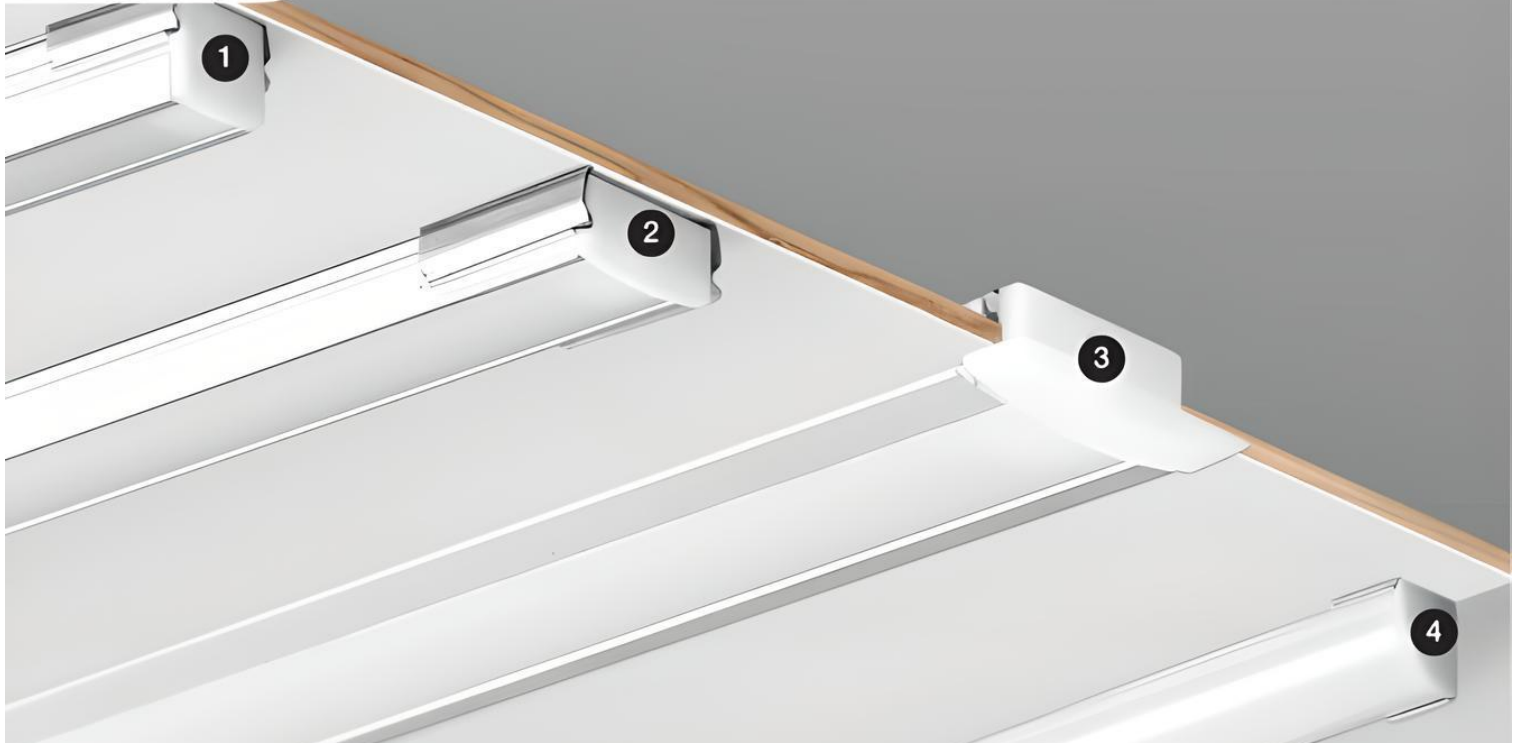

Examples of Rail & Accessories

VL-17-Ø.I-CON
W3 x L7 x H2 cm.

VL-17-Ø.L-CON
W7 x L7 x H2 cm.

VL-17-Ø.T-CON
W7 x L10.5 x H2 cm.

VL-17-Ø.X-CON
W10.5 x L10.5 x H2 cm.

VL-17
W0.5 x L8.8 x H2 cm
W5.5 x L18 x H2 cm.

VL-17
W3.3 x L10.5 x H2 cm.

Glass Cabinet Light.

MR16 GU5.3

Unit of cm.

*Price exclude bulb

	Height (H)
VL-7-A1-5	5 cm.
VL-7-A1-10	10 cm.
VL-7-A1-15	15 cm.
VL-7-A1-20	20 cm.
VL-7-A1-25	25 cm.
VL-7-A1-30	30 cm.

Track **Aluminium.**

for strip light & ribbon

Dimension
unit of cm.

1

VL-17-TRACK-1204

2

VL-17-TRACK-1201

3