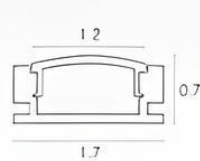

Examples of Rail & Accessories

VL-17-Ø.I-CON
W3 x L7 x H2 cm.

VL-17-Ø.L-CON
W7 x L7 x H2 cm.

VL-17-Ø.T-CON
W7 x L10.5 x H2 cm.

VL-17-Ø.X-CON
W10.5 x L10.5 x H2 cm.

VL-17
W0.5 x L8.8 x H2 cm
W5.5 x L18 x H2 cm.

VL-17
W3.3 x L10.5 x H2 cm.

Glass Cabinet Light.

MR16 GU5.3

Unit of cm.

*Price exclude bulb

	Height (H)
VL-7-A1-5	5 cm.
VL-7-A1-10	10 cm.
VL-7-A1-15	15 cm.
VL-7-A1-20	20 cm.
VL-7-A1-25	25 cm.
VL-7-A1-30	30 cm.

Track **Aluminium.**

for strip light & ribbon

Dimension
unit of cm.

1

VL-17-TRACK-1204

2

VL-17-TRACK-1201

3